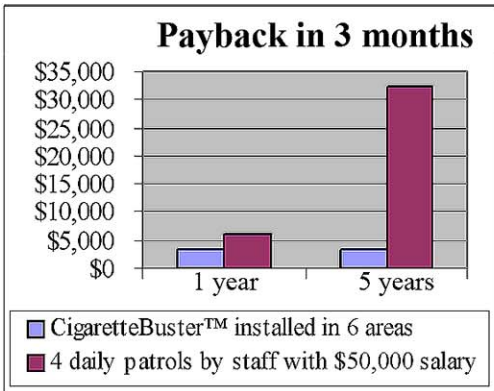

It's Impartial!

Decreases complaints about non-smoking rules violations

It's Simple!

Easy to install and low maintenance

Praise for CigaretteBuster™

High school teacher Dick Austin observed immediate elimination of both smoking and the need for teachers to act as monitors and said "I can't praise it enough"

How the CigaretteBuster™ Internal Alarm models works:

Install Detector in room to be monitored. Detector senses when any illicit smoking occurs and sounds an internal alarm. Detectors are available in 6 styles typically found in restrooms as shown to the right.