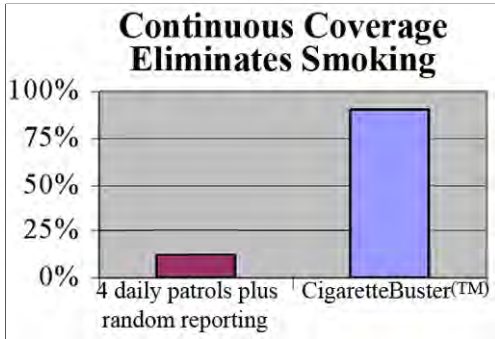

CigaretteBuster™ Long Range Wireless System

The most popular non-smoking enforcement system in the world

It's Successful!

Continuous and automatic monitoring eliminates smoking in bathrooms, stairwells, and other areas designated as non-smoking

It's Cost-Effective!

Pays for itself in a few months by freeing staff from routine bathroom patrol

It's Impartial!

Decreases complaints about non-smoking rules violations

It's Simple!

Easy to install and low maintenance