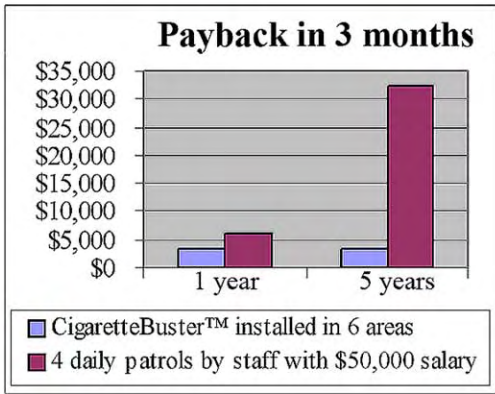

It's Cost-Effective!

Pays for itself in a few months by freeing staff from routine bathroom patrol

It's Impartial!

Decreases complaints about non-smoking rules violations

It's Simple!

Easy to install and low maintenance